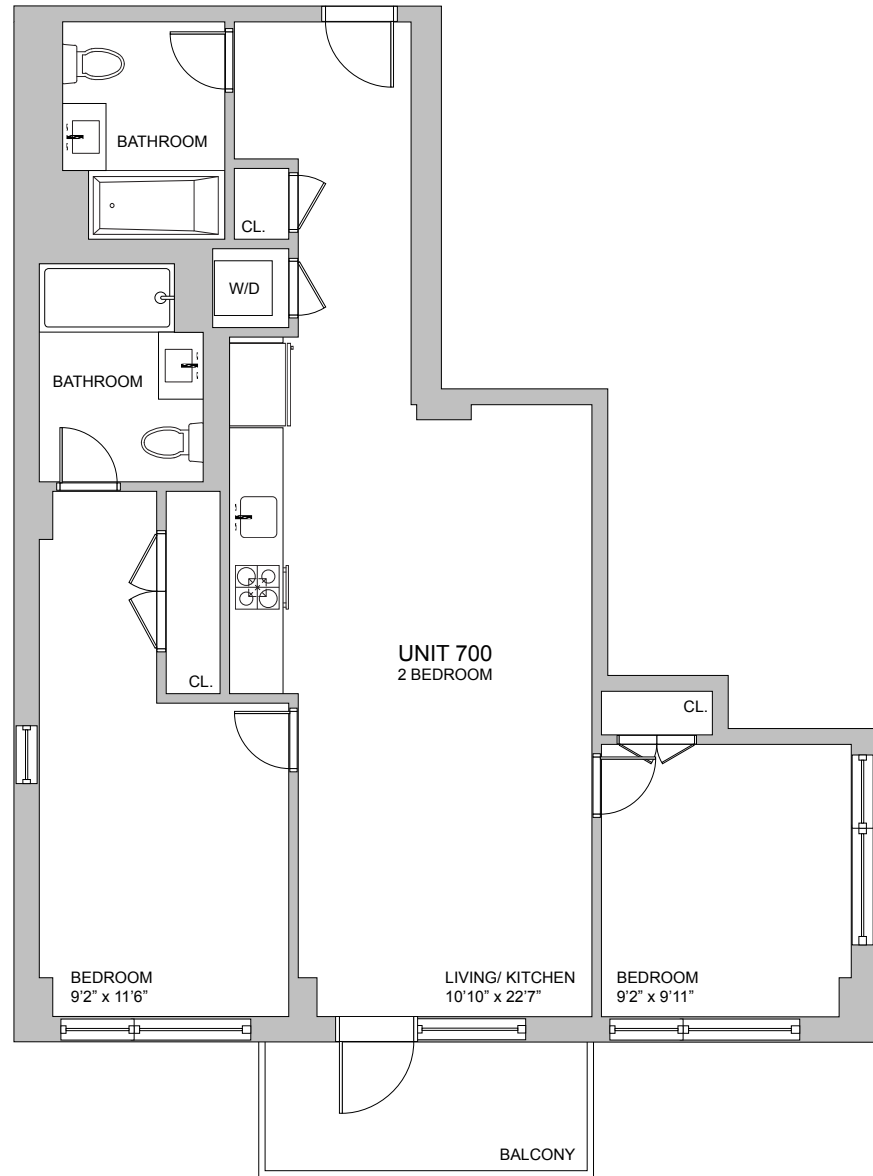

Rooftop

SUNDECK
SKY LOUNGE

EQUAL HOUSING OPPORTUNITY

It is illegal to discriminate against any person because of race, color, religion, sex, handicap, familial status, or national origin.

NOOKLYN