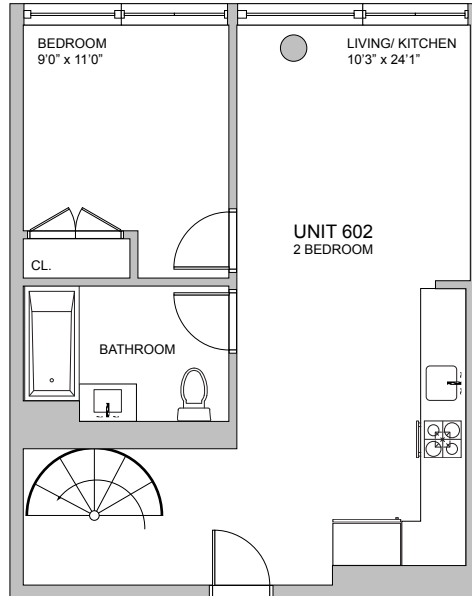

THE LIGHTWELL

OVERVIEW

Unit 602

2 Bedroom
2 Bathroom
Floors 6 & 7

AMENITIES

Lower Level

THE COTERIE EVENT SPACE
ARTS AND CRAFTS ROOM
THE CLUBHOUSE
SCREENING ROOM
PET SPA
WELLNESS STUDIO
YOGA ROOM
SALUNA
GOLF SIMULATOR

Ground Floor

THE LIGHTWELL GARDEN
FITNESS CENTER
CAFE REVIVE
THE SUITE - EVENT SPACE
THE EXCHANGE
FRONT STREET LOUNGE
KIDS ZONE

Floor Two

THE LIBRARY
THE GARDEN

Rooftop

SUNDECK
SKY LOUNGE

SIXTH FLOOR

SEVENTH FLOOR