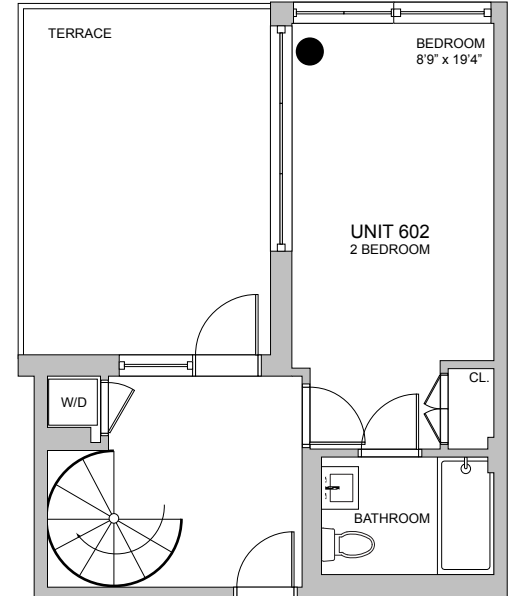

THE LIGHTWELL

OVERVIEW

Unit 602

2 Bedroom
2 Bathroom
Floors 6 & 7

AMENITIES

Lower Level

THE COTERIE EVENT SPACE
ARTS AND CRAFTS ROOM
THE CLUBHOUSE
SCREENING ROOM
PET SPA
WELLNESS STUDIO
YOGA ROOM
SALUNA
GOLF SIMULATOR

Ground Floor

THE LIGHTWELL GARDEN
FITNESS CENTER
CAFE REVIVE
THE SUITE - EVENT SPACE
THE EXCHANGE
FRONT STREET LOUNGE
KIDS ZONE

Floor Two

THE LIBRARY
THE GARDEN

Rooftop

SUNDECK
SKY LOUNGE

SIXTH FLOOR

SEVENTH FLOOR