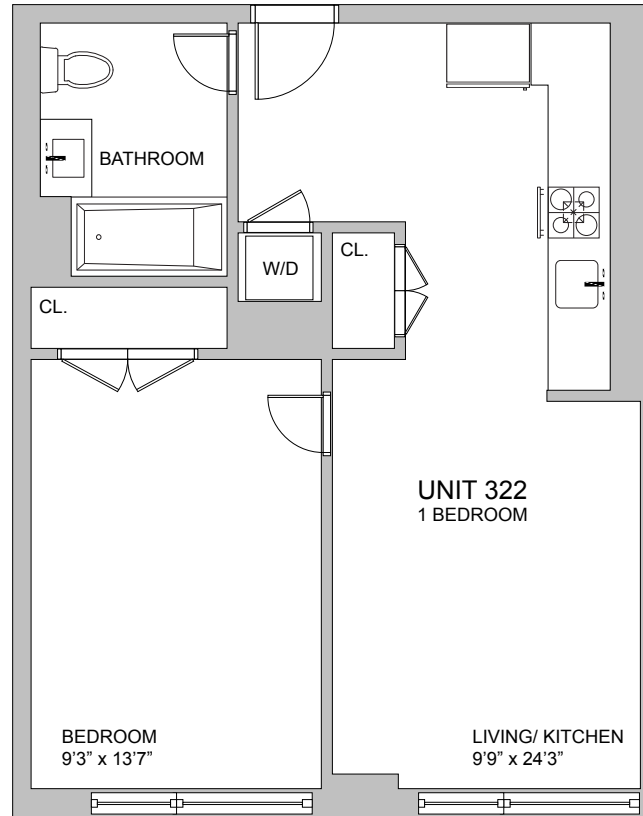

Rooftop

SUNDECK
SKY LOUNGE

EQUAL HOUSING
OPPORTUNITY

It is illegal to discriminate against any person because of race, color, religion, sex, handicap, familial status, or national origin.

NOOKLYN