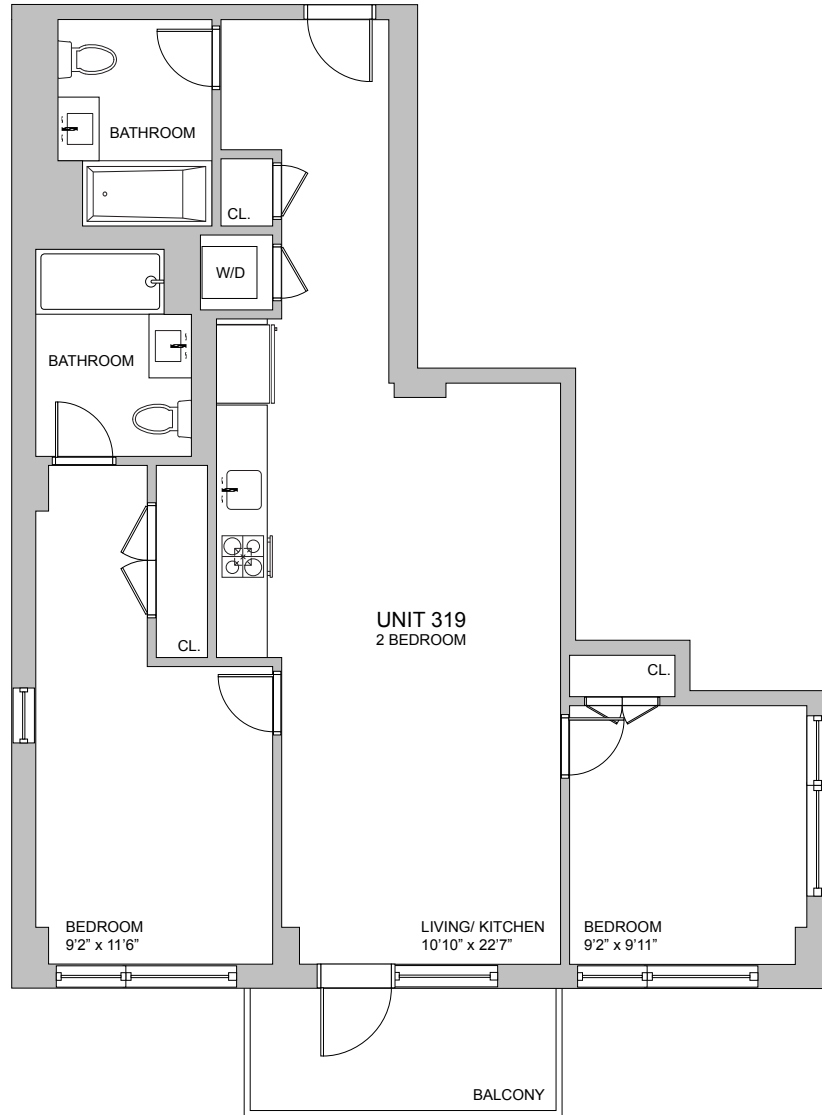

Rooftop

SUNDECK
SKY LOUNGE

EQUAL HOUSING
OPPORTUNITY

It is illegal to discriminate against any person because of race, color, religion, sex, handicap, familial status, or national origin.

NOOKLYN