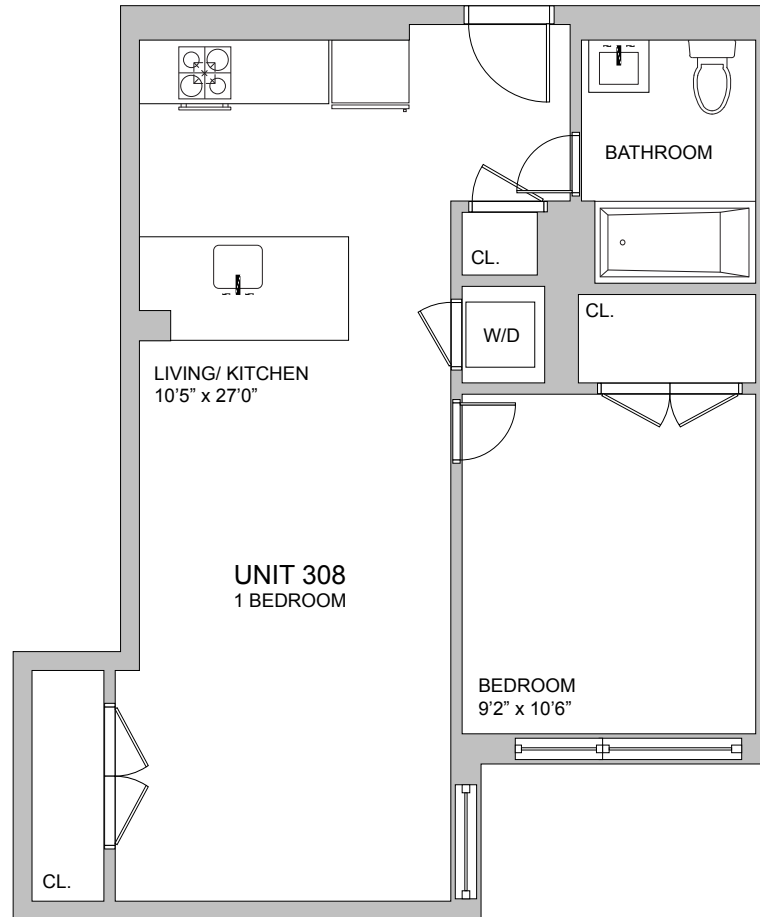

THE LIGHTWELL

OVERVIEW

Unit 308

1 Bedroom

1 Bathroom

Floor 3

AMENITIES

Lower Level

THE COTERIE EVENT SPACE
ARTS AND CRAFTS ROOM
THE CLUBHOUSE
SCREENING ROOM
PET SPA
WELLNESS STUDIO
YOGA ROOM
SALUNA
GOLF SIMULATOR

Ground Floor

THE LIGHTWELL GARDEN
FITNESS CENTER
CAFE REVIVE
THE SUITE - EVENT SPACE
THE EXCHANGE
FRONT STREET LOUNGE
KIDS ZONE

Floor Two

THE LIBRARY
THE GARDEN

Rooftop

SUNDECK
SKY LOUNGE

EQUAL HOUSING
OPPORTUNITY

It is illegal to discriminate against any person because of race, color, religion, sex, handicap, familial status, or national origin.