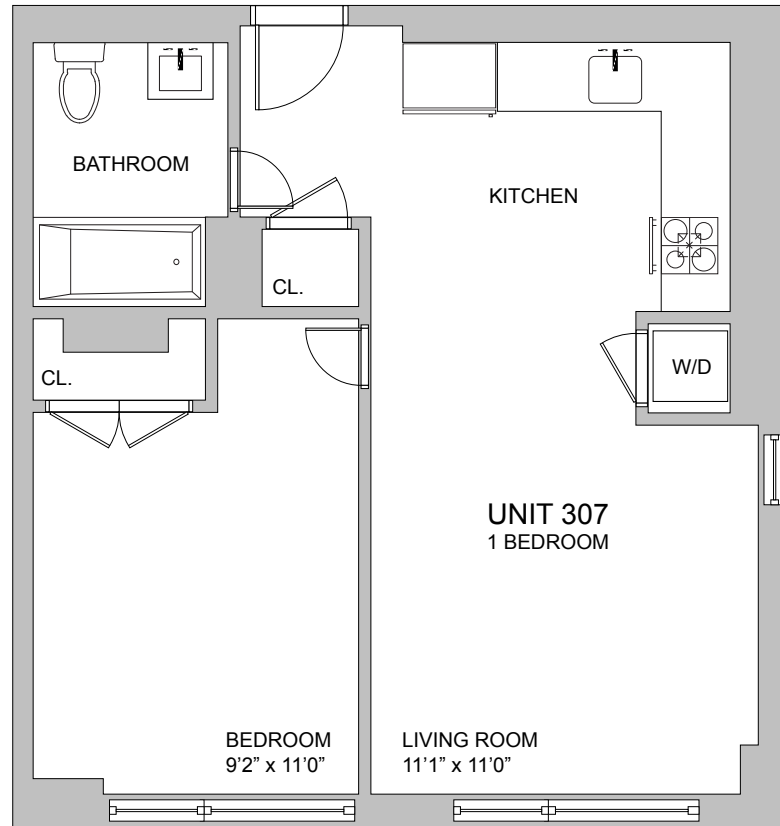

THE LIGHTWELL

OVERVIEW

Unit 307

1 Bedroom

1 Bathroom

Floor 3

AMENITIES

Lower Level

THE COTERIE EVENT SPACE
ARTS AND CRAFTS ROOM
THE CLUBHOUSE
SCREENING ROOM
PET SPA
WELLNESS STUDIO
YOGA ROOM
SALINA
GOLF SIMULATOR

Floor Two

THE LIBRARY
THE GARDEN

Ground Floor

THE LIGHTWELL GARDEN
FITNESS CENTER
CAFE REVIVE
THE SUITE - EVENT SPACE
THE EXCHANGE
FRONT STREET LOUNGE
KIDS ZONE

Rooftop

SUNDECK
SKY LOUNGE

EQUAL HOUSING
OPPORTUNITY

It is illegal to discriminate against any person because of race, color, religion, sex, handicap, familial status, or national origin.

NOOKLYN