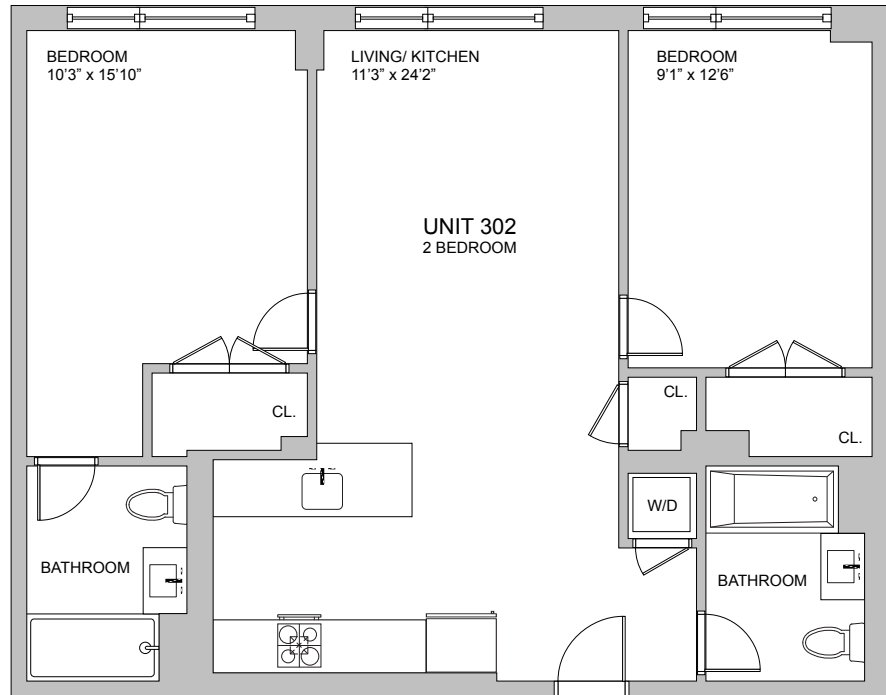

Rooftop

SUNDECK
SKY LOUNGE

EQUAL HOUSING
OPPORTUNITY

It is illegal to discriminate against any person because of race, color, religion, sex, handicap, familial status, or national origin.

NOOKLYN