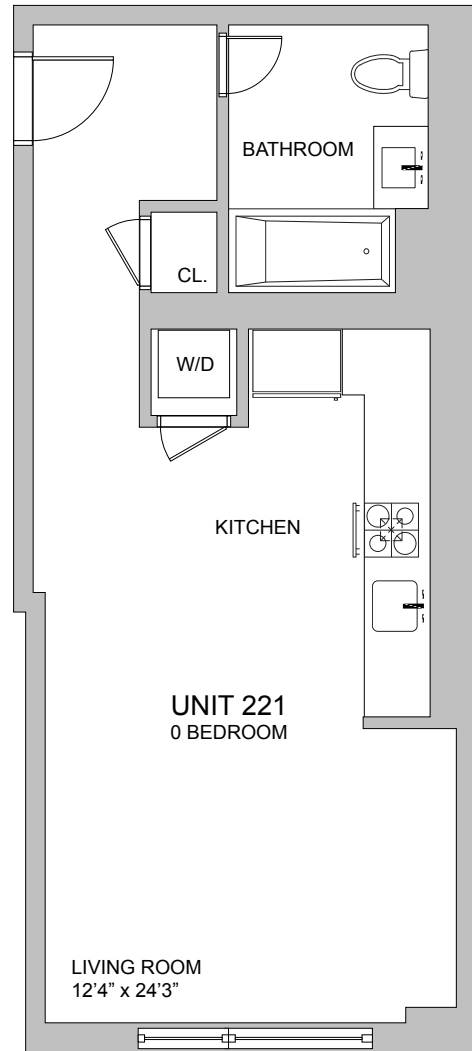

Rooftop

SUNDECK
SKY LOUNGE

EQUAL HOUSING
OPPORTUNITY

It is illegal to discriminate against any person because of race, color, religion, sex, handicap, familial status, or national origin.

NOOKLYN