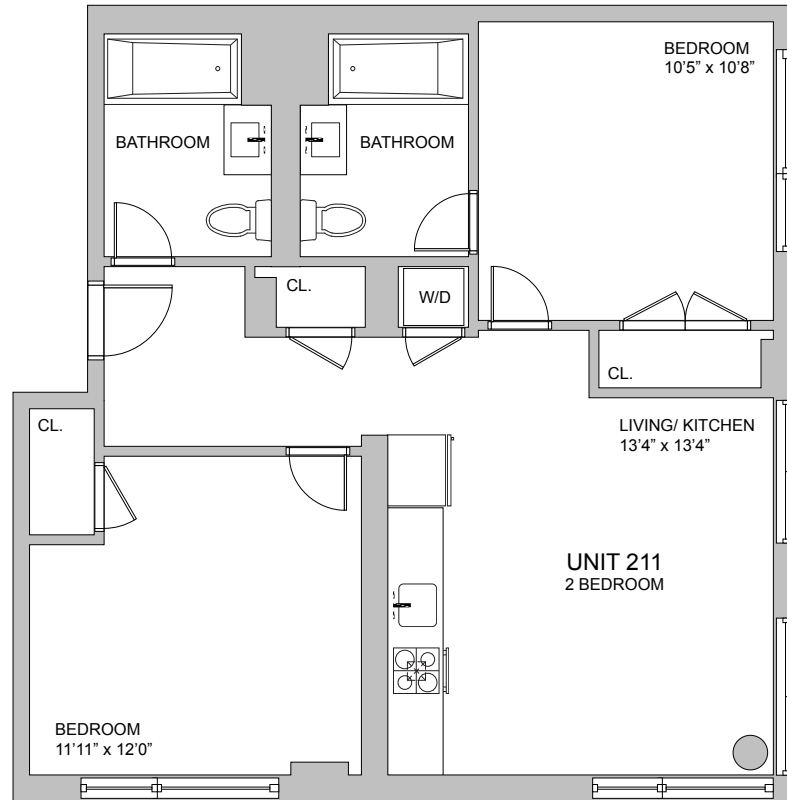

Rooftop

SUNDECK
SKY LOUNGE

EQUAL HOUSING
OPPORTUNITY

It is illegal to discriminate against any person because of race, color, religion, sex, handicap, familial status, or national origin.

NOOKLYN