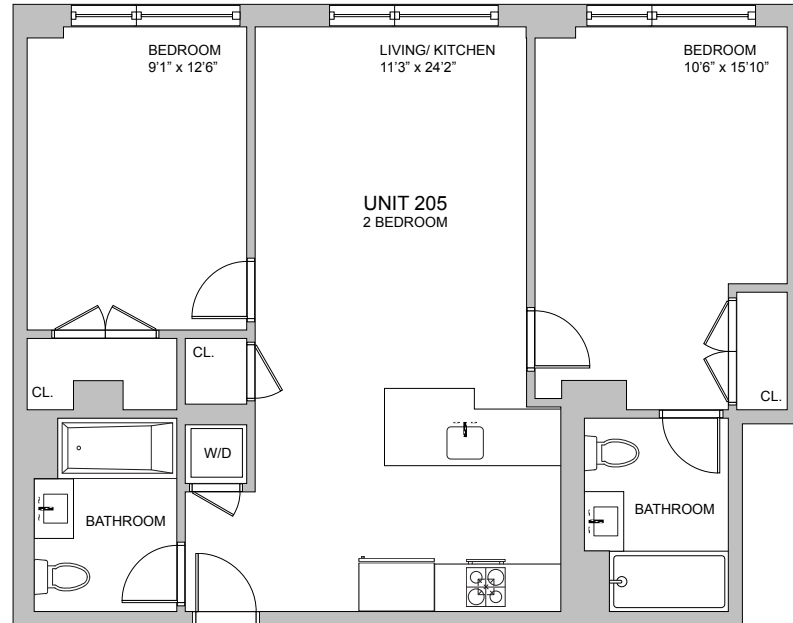

THE LIGHTWELL

OVERVIEW

Unit 205

2 Bedroom

2 Bathroom

Floor 2

AMENITIES

Lower Level

THE COTERIE EVENT SPACE
 ARTS AND CRAFTS ROOM
 THE CLUBHOUSE
 SCREENING ROOM
 PET SPA
 WELLNESS STUDIO
 YOGA ROOM
 SAUNA
 GOLF SIMULATOR

Ground Floor

THE LIGHTWELL GARDEN
 FITNESS CENTER
 CAFE REVIVE
 THE SUITE - EVENT SPACE
 THE EXCHANGE
 FRONT STREET LOUNGE
 KIDS ZONE

Floor Two

THE LIBRARY
 THE GARDEN

Rooftop

SUNDECK
 SKY LOUNGE

EQUAL HOUSING
 OPPORTUNITY

It is illegal to discriminate against any person because of race, color, religion, sex, handicap, familial status, or national origin.