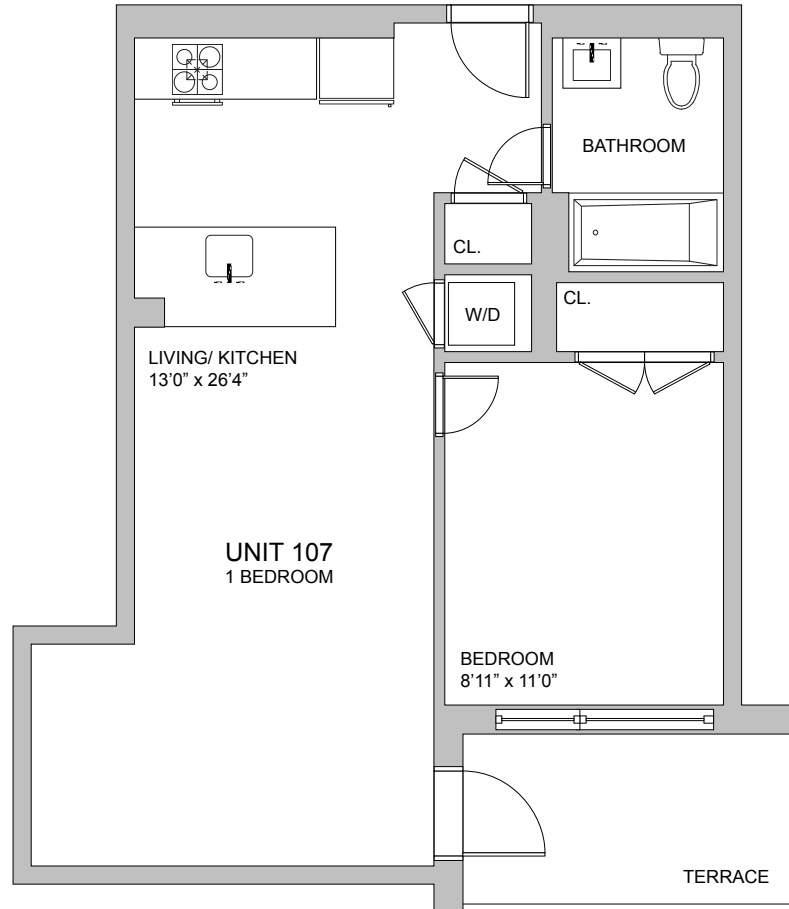

THE LIGHTWELL

OVERVIEW

Unit 107

1 Bedroom
1 Bathroom
Floor 1

AMENITIES

Lower Level

THE COTERIE EVENT SPACE
ARTS AND CRAFTS ROOM
THE CLUBHOUSE
SCREENING ROOM
PET SPA
WELLNESS STUDIO
YOGA ROOM
SALINA
GOLF SIMULATOR

Floor Two

THE LIBRARY
THE GARDEN

Ground Floor

THE LIGHTWELL GARDEN
FITNESS CENTER
CAFE REVIVE
THE SUITE - EVENT SPACE
THE EXCHANGE
FRONT STREET LOUNGE
KIDS ZONE

Rooftop

SUNDECK
SKY LOUNGE

EQUAL HOUSING
OPPORTUNITY