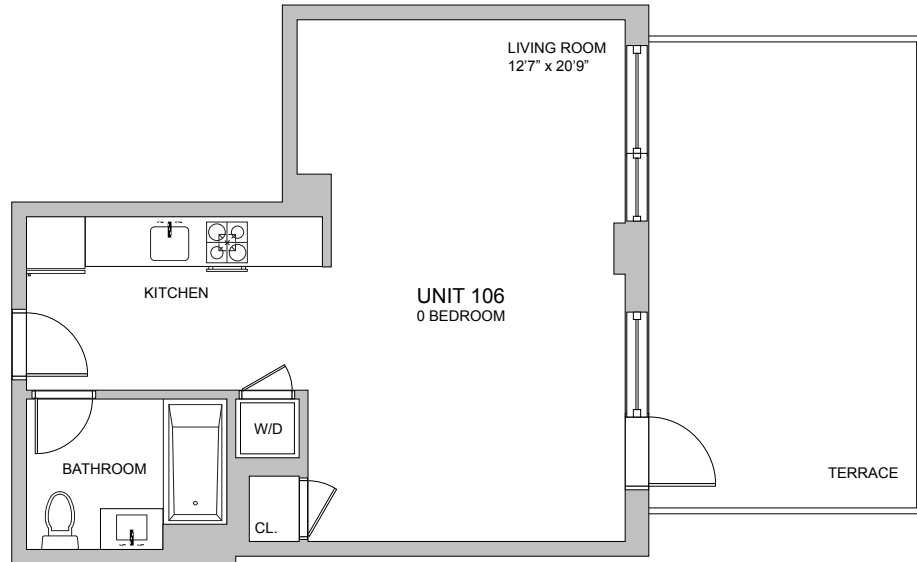

THE LIGHTWELL

OVERVIEW

Unit 106

Studio

1 Bathroom

Floor 1

AMENITIES

Lower Level

THE COTERIE EVENT SPACE
ARTS AND CRAFTS ROOM
THE CLUBHOUSE
SCREENING ROOM
PET SPA
WELLNESS STUDIO
YOGA ROOM
SAUNA
GOLF SIMULATOR

Ground Floor

THE LIGHTWELL GARDEN
FITNESS CENTER
CAFE REVIVE
THE SUITE - EVENT SPACE
THE EXCHANGE
FRONT STREET LOUNGE
KIDS ZONE

Floor Two

THE LIBRARY
THE GARDEN

Rooftop

SUNDECK
SKY LOUNGE

EQUAL HOUSING
OPPORTUNITY

It is illegal to discriminate against any person because of race, color, religion, sex, handicap, familial status, or national origin.