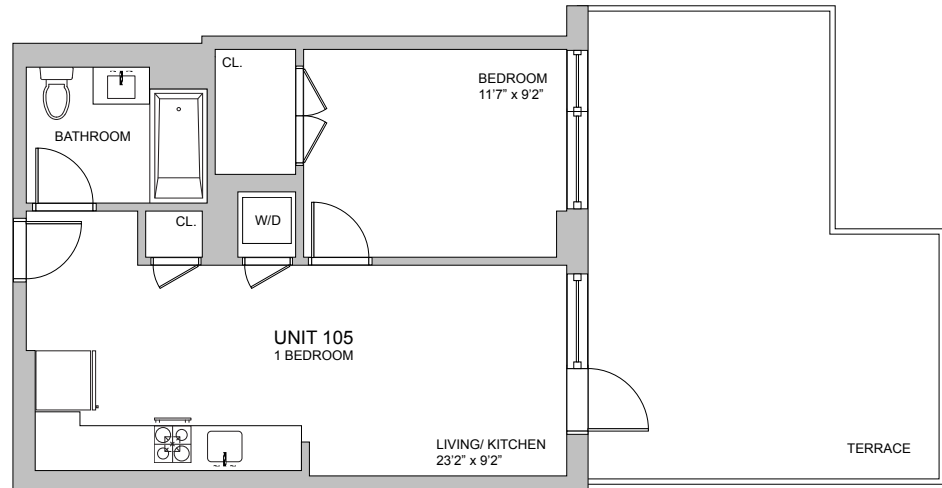

THE LIGHTWELL

OVERVIEW

Unit 105

1 Bedroom
1 Bathroom
Floor 1

AMENITIES

Lower Level

THE COTERIE EVENT SPACE
ARTS AND CRAFTS ROOM
THE CLUBHOUSE
SCREENING ROOM
PET SPA
WELLNESS STUDIO
YOGA ROOM
SALUNA
GOLF SIMULATOR

Ground Floor

THE LIGHTWELL GARDEN
FITNESS CENTER
CAFE REVIVE
THE SUITE - EVENT SPACE
THE EXCHANGE
FRONT STREET LOUNGE
KIDS ZONE

Floor Two

THE LIBRARY
THE GARDEN

Rooftop

SUNDECK
SKY LOUNGE

EQUAL HOUSING
OPPORTUNITY