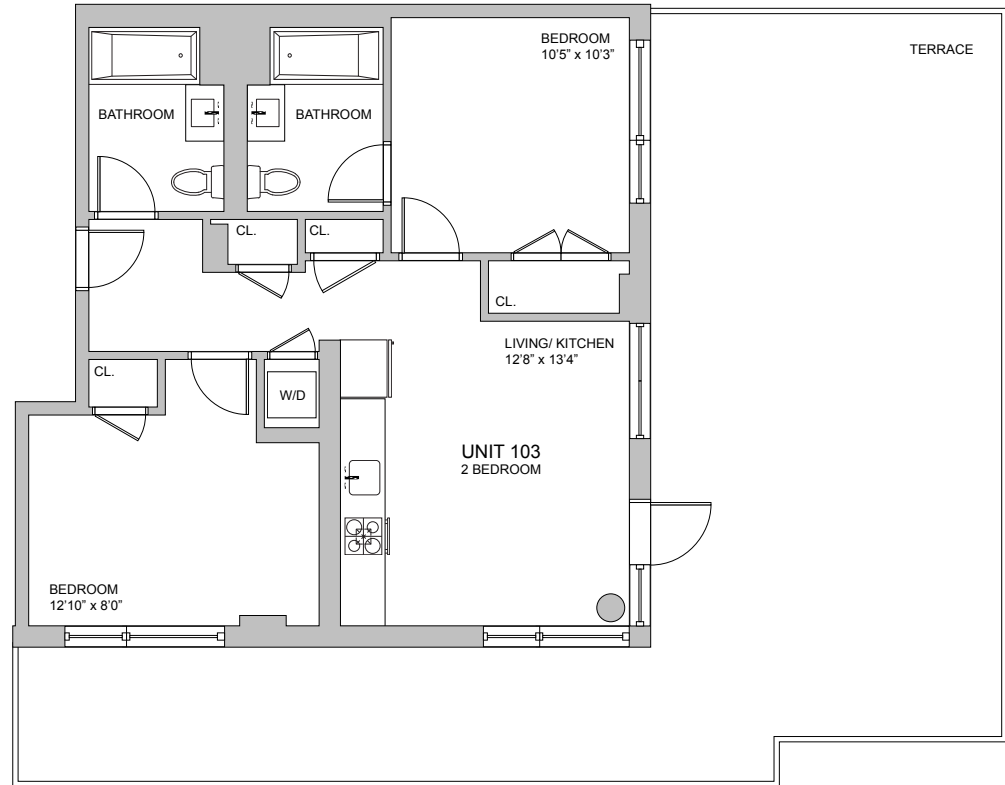

THE LIGHTWELL

OVERVIEW

Unit 103

2 Bedroom
2 Bathroom
Floor 1

AMENITIES

Lower Level

THE COTERIE EVENT SPACE
ARTS AND CRAFTS ROOM
THE CLUBHOUSE
SCREENING ROOM
PET SPA
WELLNESS STUDIO
YOGA ROOM
SALINA
GOLF SIMULATOR

Ground Floor

THE LIGHTWELL GARDEN
FITNESS CENTER
CAFE REVIVE
THE SUITE - EVENT SPACE
THE EXCHANGE
FRONT STREET LOUNGE
KIDS ZONE

Floor Two

THE LIBRARY
THE GARDEN

Rooftop

SUNDECK
SKY LOUNGE

EQUAL HOUSING
OPPORTUNITY