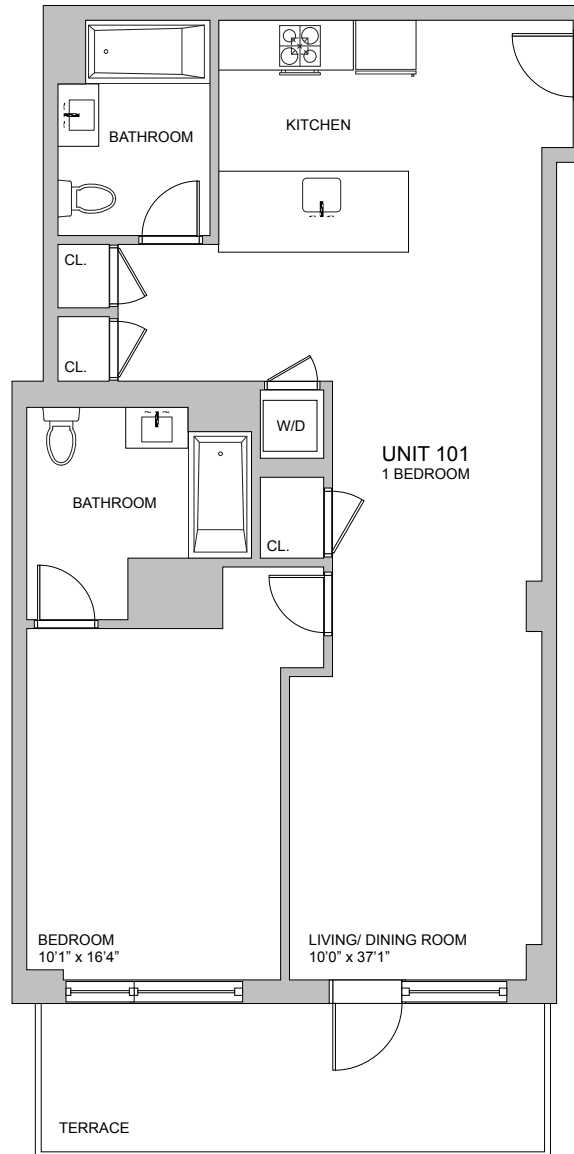

Rooftop

SUNDECK
SKY LOUNGE

EQUAL HOUSING
OPPORTUNITY

It is illegal to discriminate against any person because of race, color, religion, sex, handicap, familial status, or national origin.

NOOKLYN